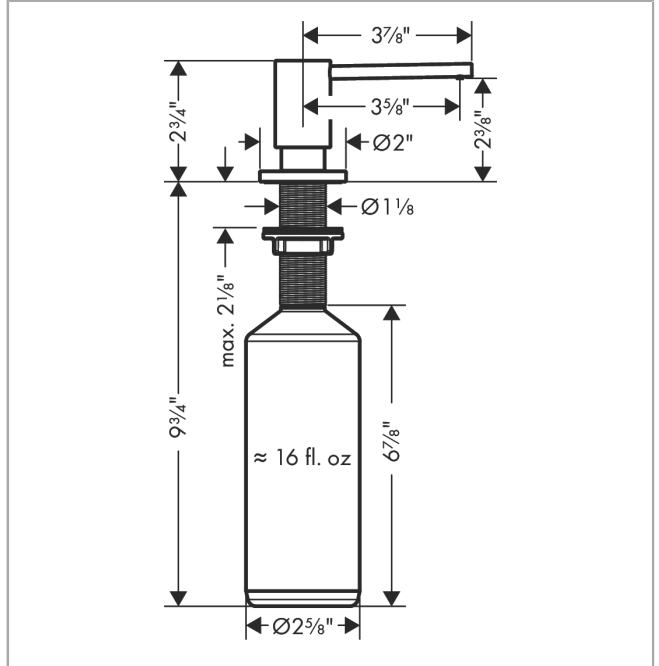

Soap Dispenser, Focus

Finishes : **chrome** Part no. : **40438001**

Description

Features

- metal
- bottle capacity 16 oz
- 1 7/8" maximum counter depth

Item details

List Price \$ 60.00

Product image

Scale drawing

Soap Dispenser, Focus

Finishes : **chrome** Part no. : **40438001**

Exploded drawing

Year of production: >01/19